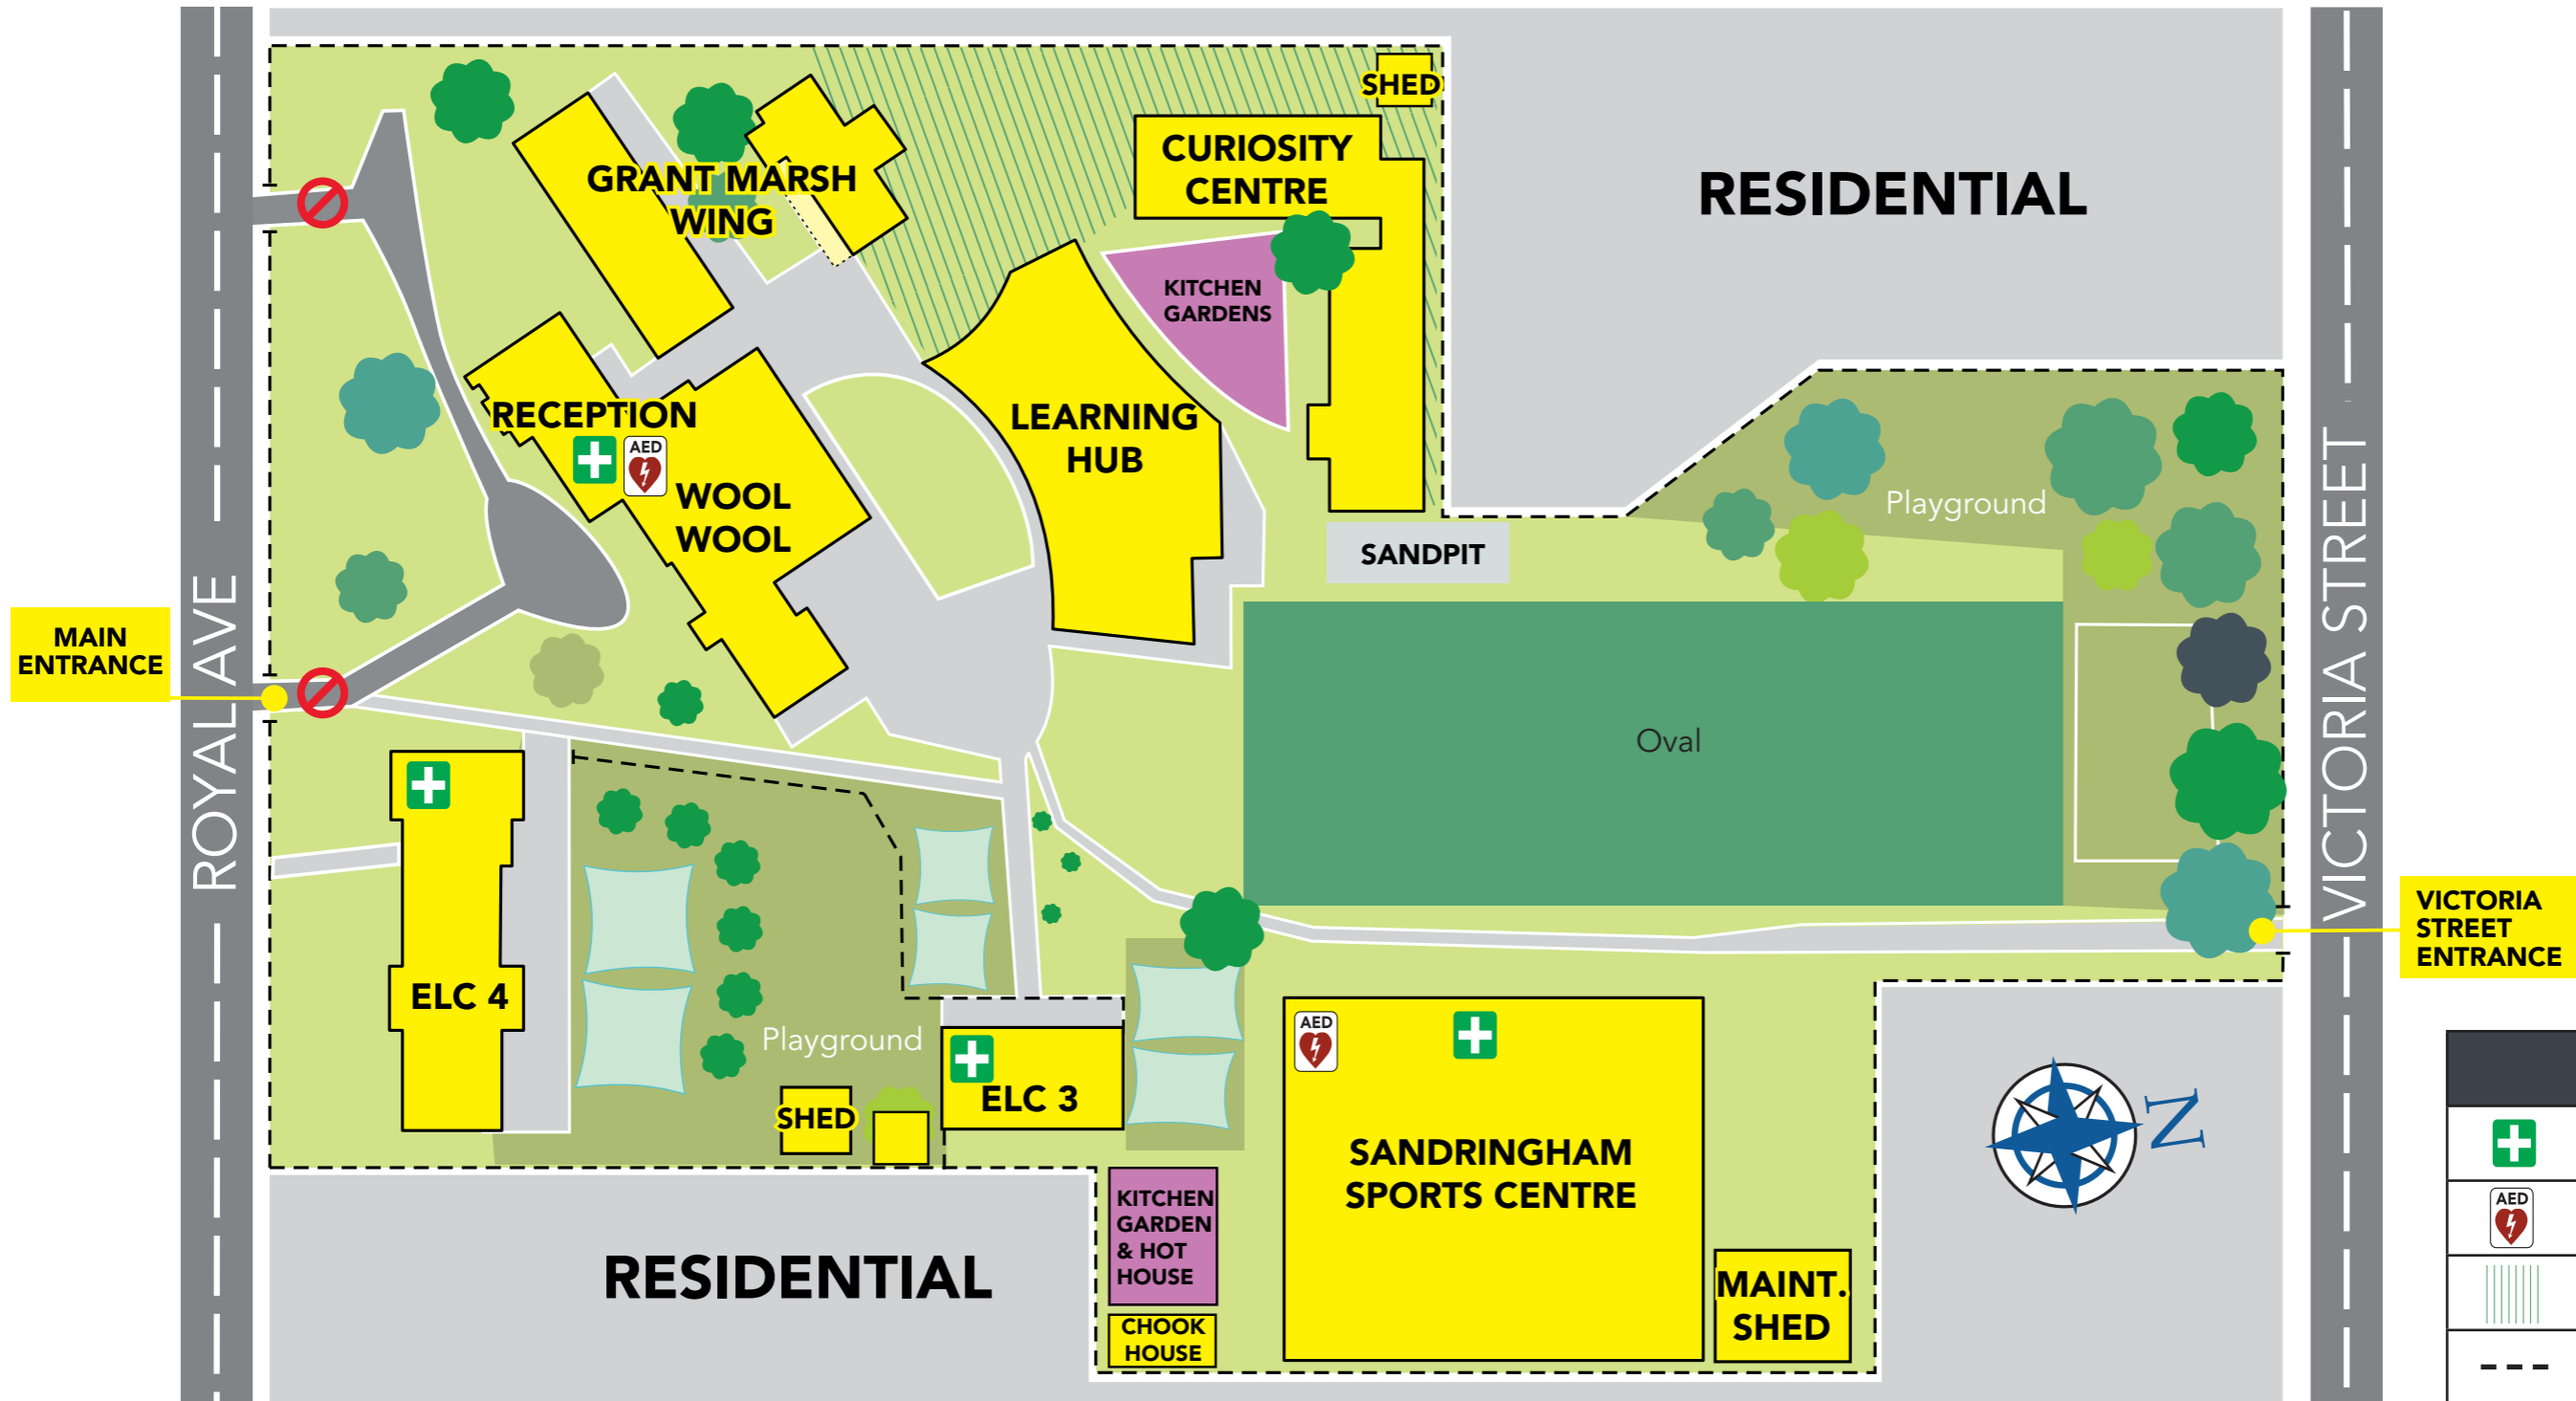

# SANDRINGHAM CAMPUS MAP

45 ROYAL AVENUE, SANDRINGHAM VIC 3191

LEGEND	
	First Aid Kit inc. EPIPEN
	Defibrillator
	Out of Bounds Area
	School Boundary
	Vehicle Path
	Walking Path
	No Private Vehicle Access